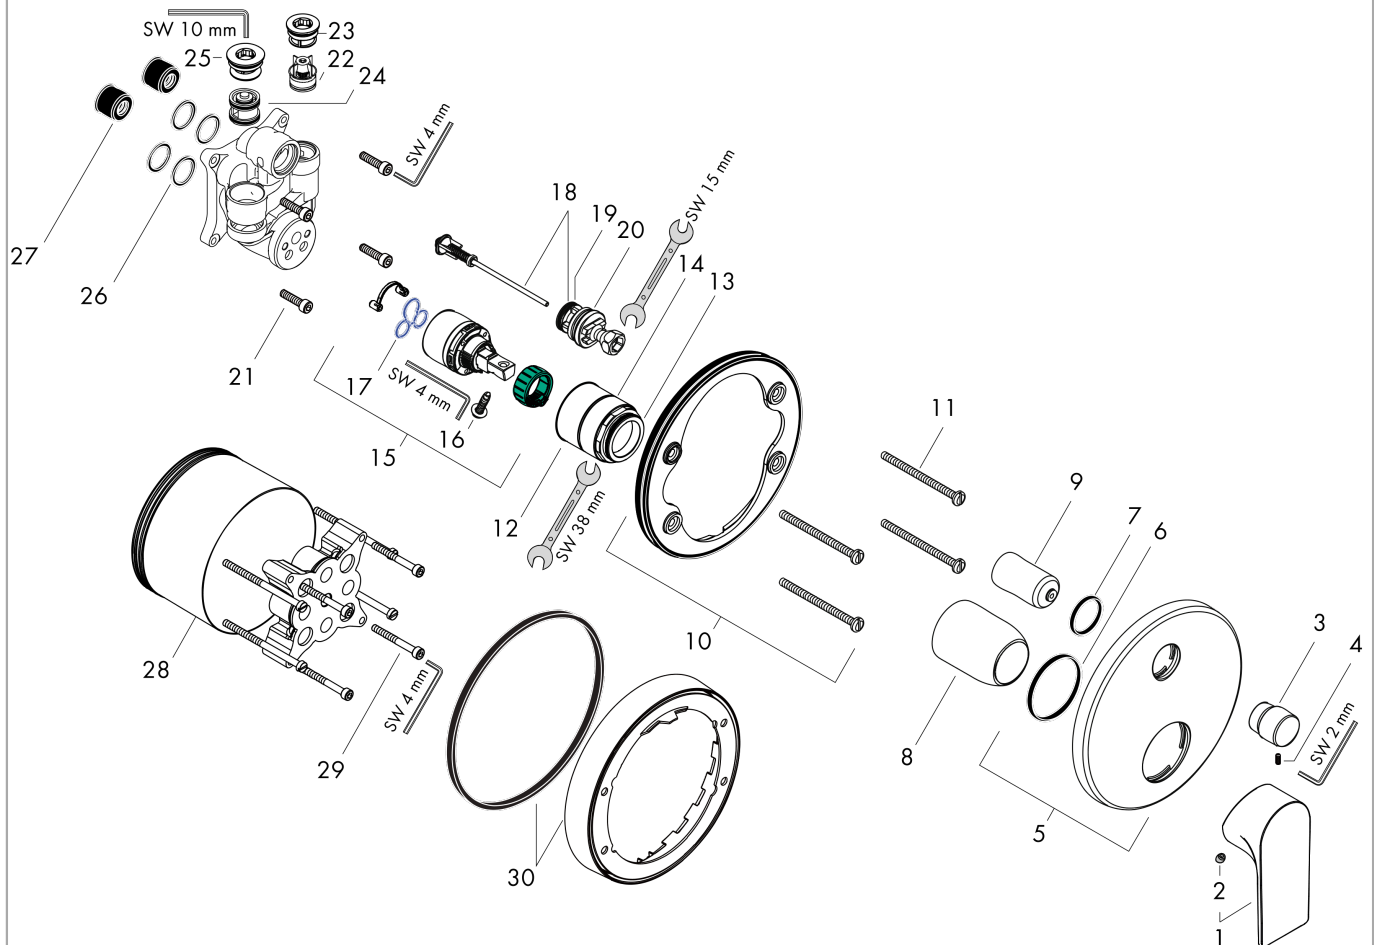

#### product features

- 2 functions
- maximum flow rate at 3 bar: 25,6 l/min
- flow rate for bath spout at 3 bar: 25,6 l/min
- flow rate of hand shower at 3 bar: 24,8 l/min
- ceramic cartridge
- temperature limitation adjustable
- diverter with automatic resetting
- non-return valve
- with silencer
- with integrated safety combination EN 1717
- connection type: basic set
- min. operating pressure: 1 bar
- max. operating pressure: 10 bar

### Scale drawing

**Rebris E**

**Single lever bath mixer for concealed installation with integrated security combination according to EN1717 for iBox universal**

Surfaces: **Matt Black** Article Number: **72469670**

**Flowchart**

**Rebris E**

Single lever bath mixer for concealed installation with integrated security combination according to EN1717 for iBox universal

Surfaces: **Matt Black** Article Number: **72469670**

**Exploded Drawing**

Year of production: >06/22