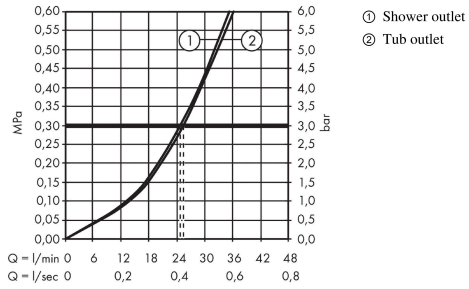

Rebris E

Single lever bath mixer for concealed installation with integrated security combination according to EN1717 for iBox universal

Surfaces: **Matt Black** Article Number: **72469670**

Flowchart