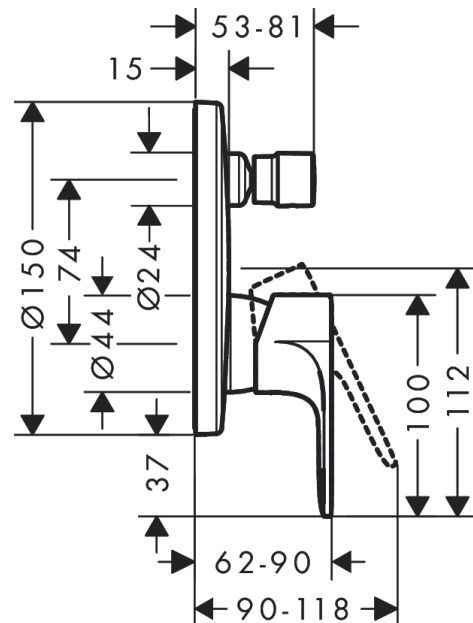

Scale drawing